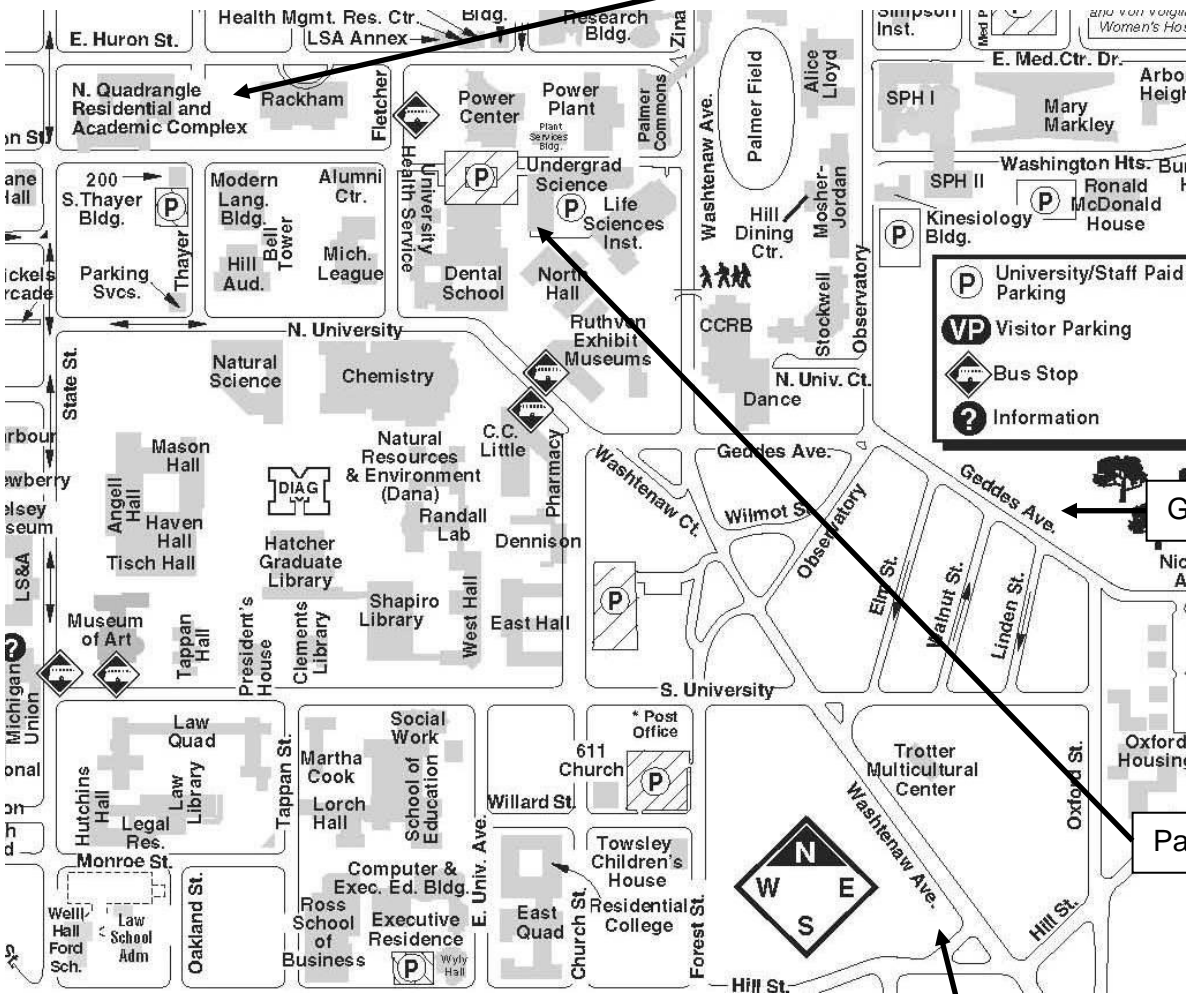

- Exit the Airport to I-94 west
- Take I-94 to exit 180B to merge onto US-23 N toward I-94/Ann Arbor
- Take exit 41 for Plymouth Rd.
- Turn left onto Plymouth Rd, destination will be on the left

From: Holiday Inn To: the Marriott Hotel at Eagle Crest for the Opening Session (approximately 10 minutes)

- Head east on Plymouth Rd
- Turn right to merge onto US-23 S
- Take exit 35 for I-94 E
- Take exit 183 for Huron St toward Ypsilanti/Downtown/US-12 BUS
- Turn Right onto S Huron St
- Destination will be on the left

From: Marriott Ypsilanti To: Holiday Inn (approximately 10 minutes)

- Exit the Hotel turning right (north) on S Huron St
- Take I-94 West towards Chicago about 3.5 miles
- Take exit 180B and take US-23 north towards Ann Arbor
- Take exit 41 for Plymouth Rd
- Turn left onto Plymouth Rd
- Destination will be on the left

Washtenaw Community College

Parking Lots

For GPS purposes:
4800 East Huron River Dr
Ann Arbor, MI 48105

East Huron River Drive

North Huron River Road

University of Michigan

North Quad Dormitory – 105 S. State St,
Ann Arbor, MI, 48109