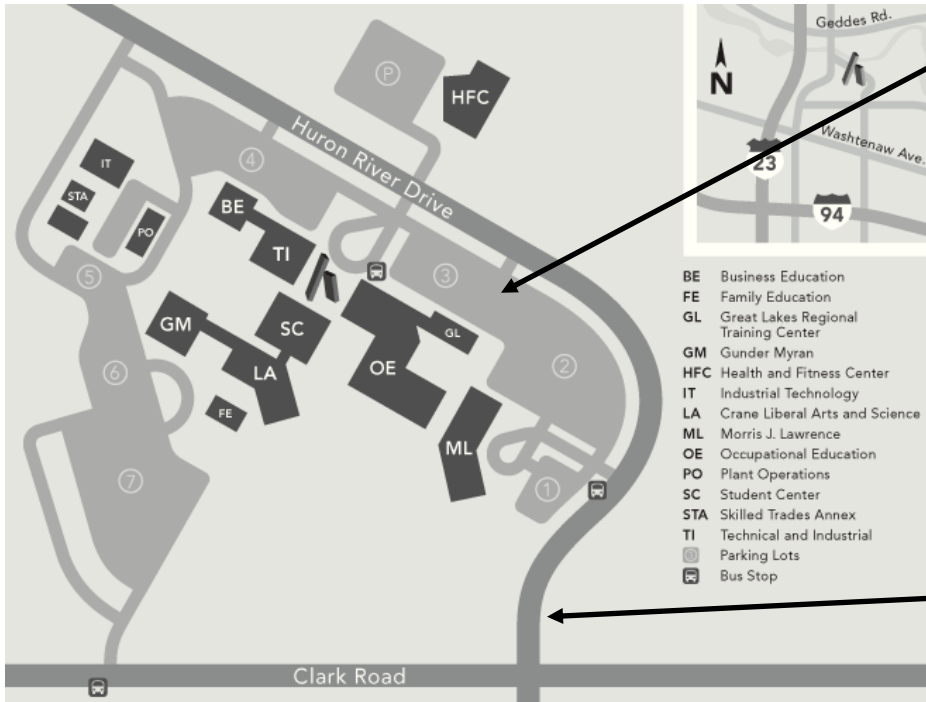

Washtenaw Community College

Parking Lots

For GPS purposes:
4800 East Huron River Dr
Ann Arbor, MI 48105

East Huron River Drive

North Huron River Road