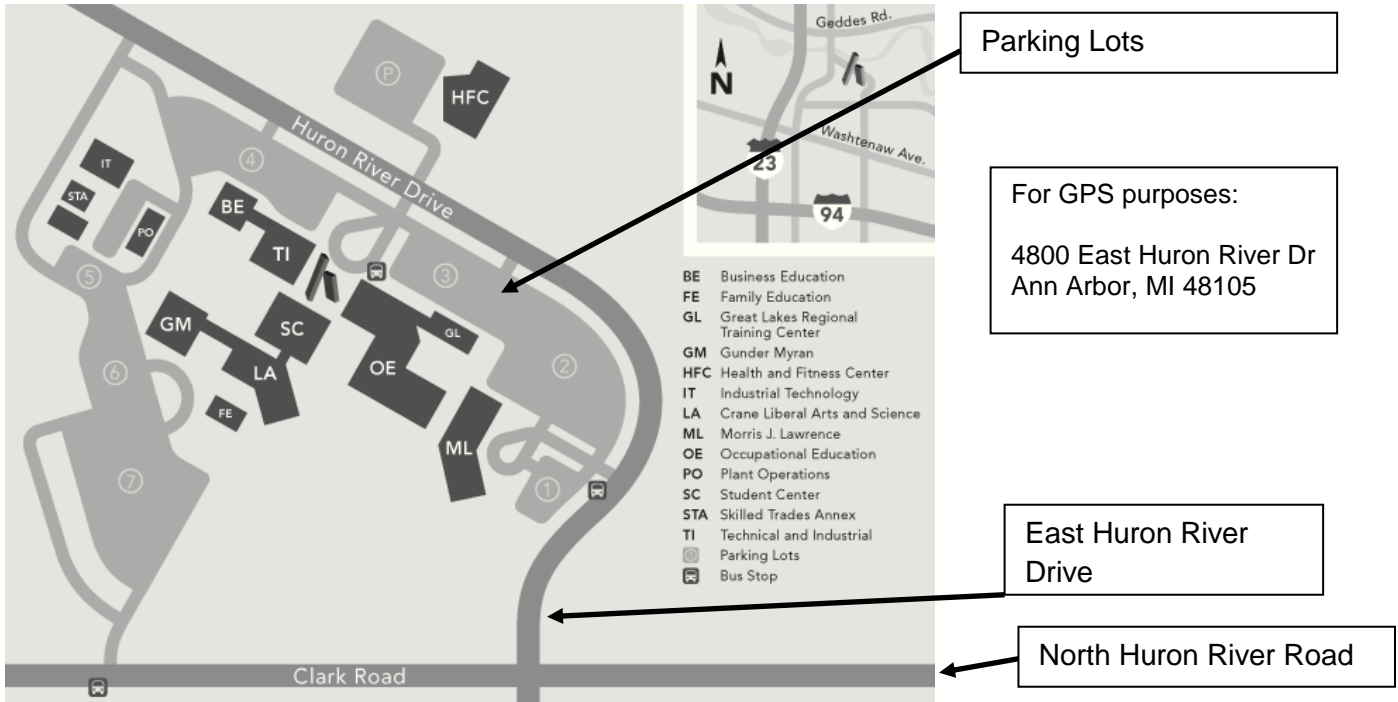

Washtenaw Community College